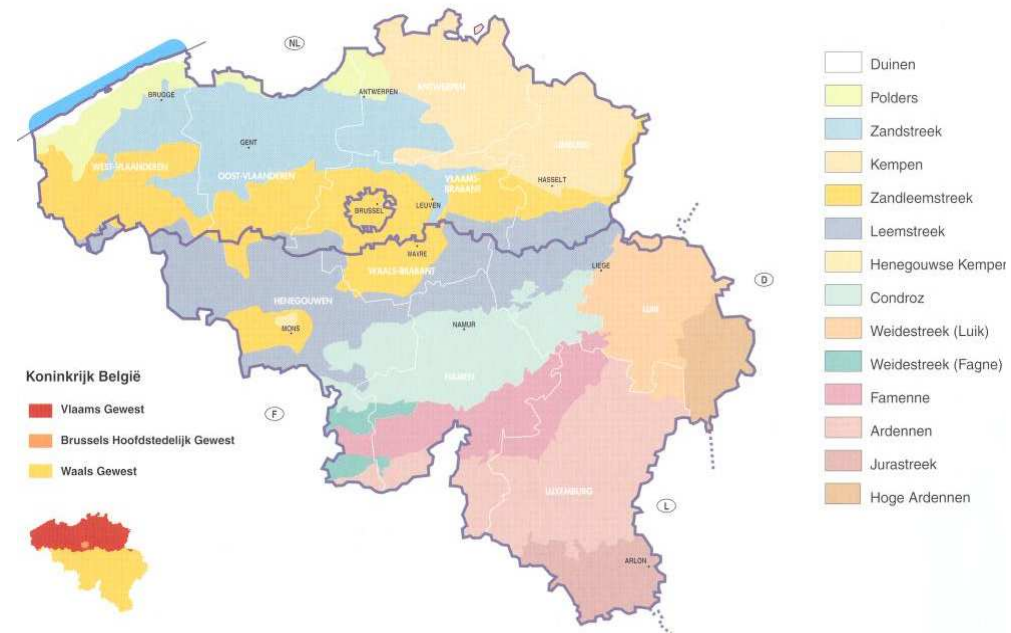

ILVO

Instituut voor Landbouw-,
Visserij- en Voedingsonderzoek

Joke Pannecoucq

Korsor 2024

New developments in Belgian VCU system

EU VCU Experts' Group Meeting

Partners in VCU

The Belgian VCU system

Partners in VCU

The Belgian VCU system

Candidate varieties

Flanders

- Decrease in number of applications
- More diverse crops

Research projects

@ ILVO

National projects: