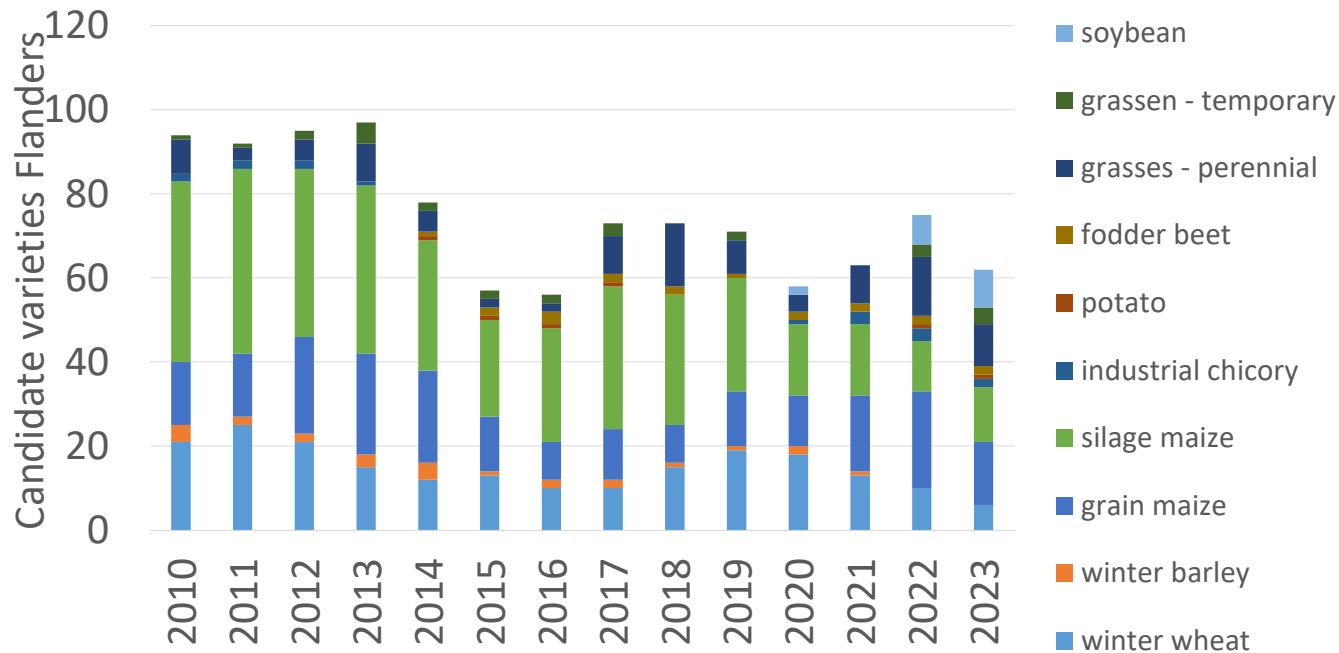

ILVO

Instituut voor Landbouw-,
Visserij- en Voedingsonderzoek

Joke Pannecoucq

Korsor 2024

New developments in Belgian VCU system

EU VCU Experts' Group Meeting

Partners in VCU

The Belgian VCU system

Partners in VCU

The Belgian VCU system

Candidate varieties

Flanders

- Decrease in number of applications
- More diverse crops

Research projects

@ ILVO

National projects:

- New crops: Soybean, maize-climbing bean, silage sorghum, chickpea, quinoa
- Management practices: strip cropping, crop mixtures

European projects:

- INVITE

**EU VCU Ringtest
soybean
2019-2020**

How to valorize this work?