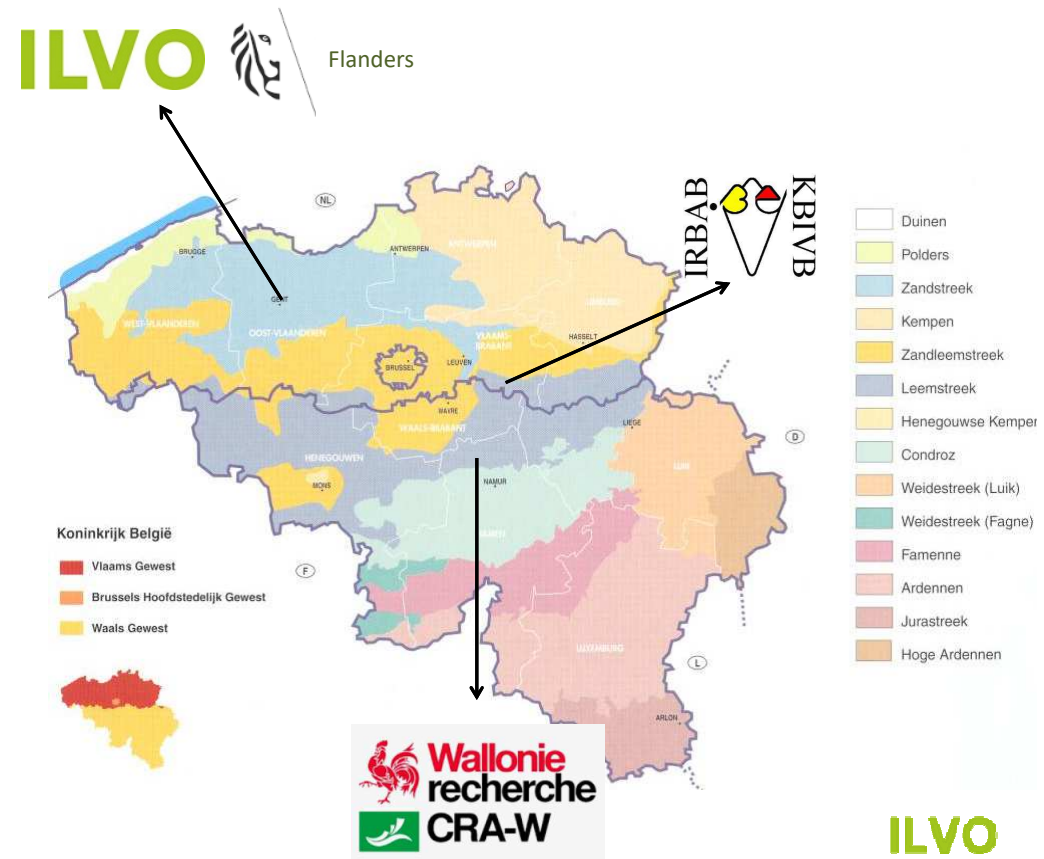

ILVO

Instituut voor Landbouw-,
Visserij- en Voedingsonderzoek

Joke Pannecoucq

Korsor 2024

New developments in Belgian VCU system

EU VCU Experts' Group Meeting

Partners in VCU

The Belgian VCU system

Partners in VCU

The Belgian VCU system

Candidate varieties

Flanders

- Decrease in number of applications
- More diverse crops

Research projects

@ ILVO

National projects:

- New crops: Soybean, maize-climbing bean, silage sorghum, chickpea, quinoa
- Management practices: strip cropping, crop mixtures

European projects:

- INVITE

**EU VCU Ringtest
soybean
2019-2020**

How to valorize this work?